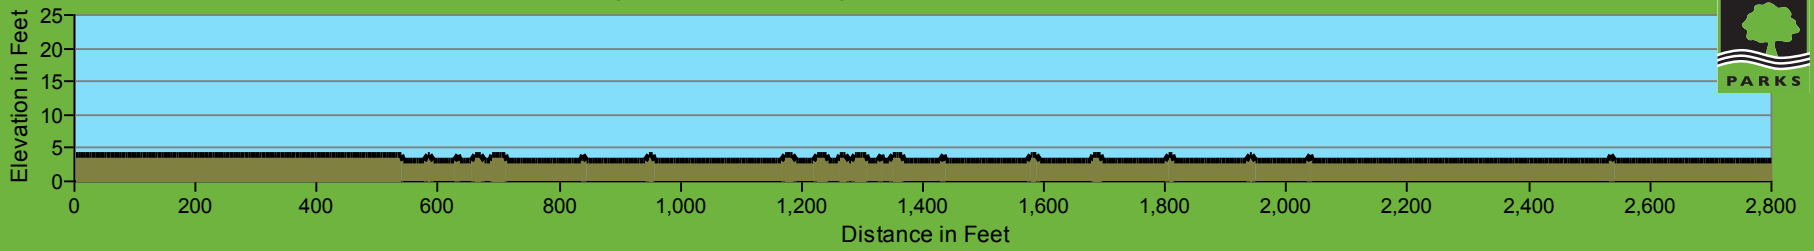

Coyote Point County Park - Shoreline Trail Profile

1 Foot Elevation Change / Begins at Bay Trail and ends at the end of the South Jetty