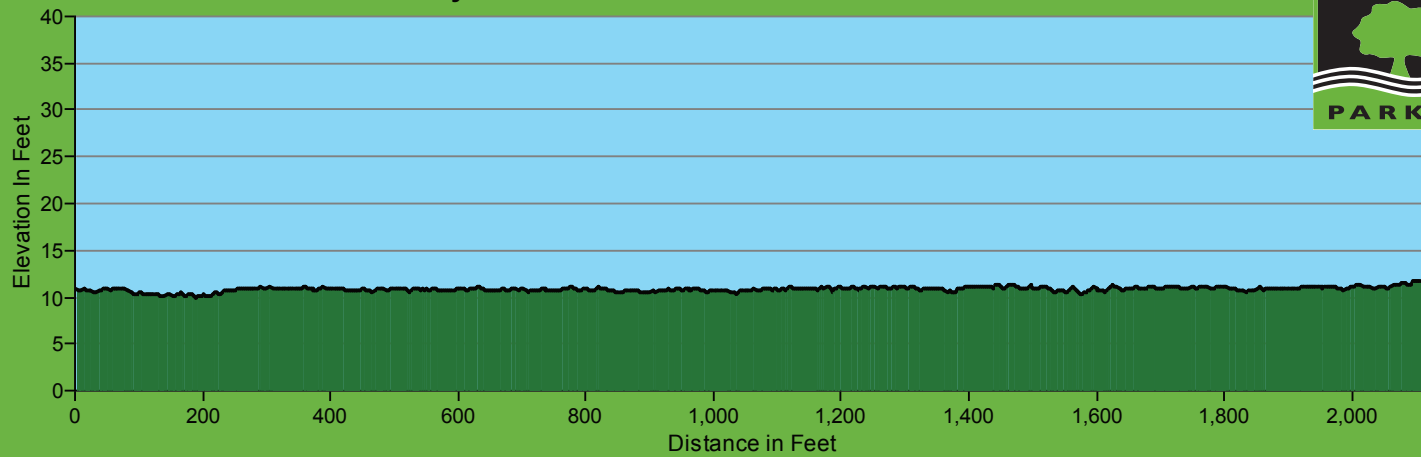

Coyote Point - Beach Promenade Trail Profile

2 foot Elevation Change / Profile begins at North Side of Bay Trail and ends at South side of Bay Trail