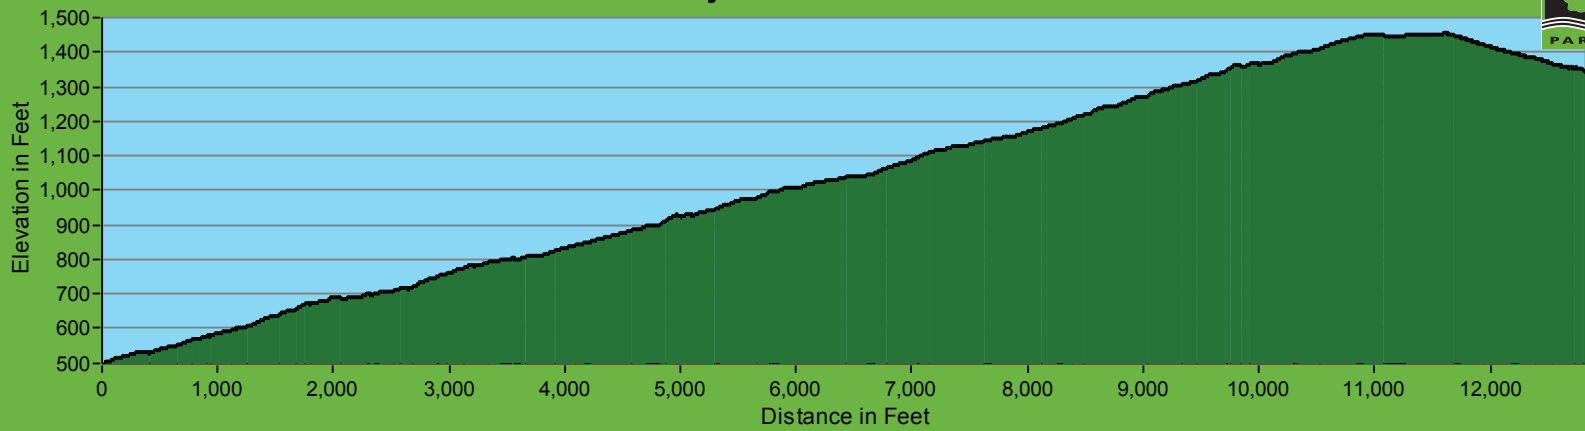

Wunderlich County Park / Bear Gulch Trail Profile

956 Foot elevation change / Begins at main entrance parking lot and ends at Alambique Trail