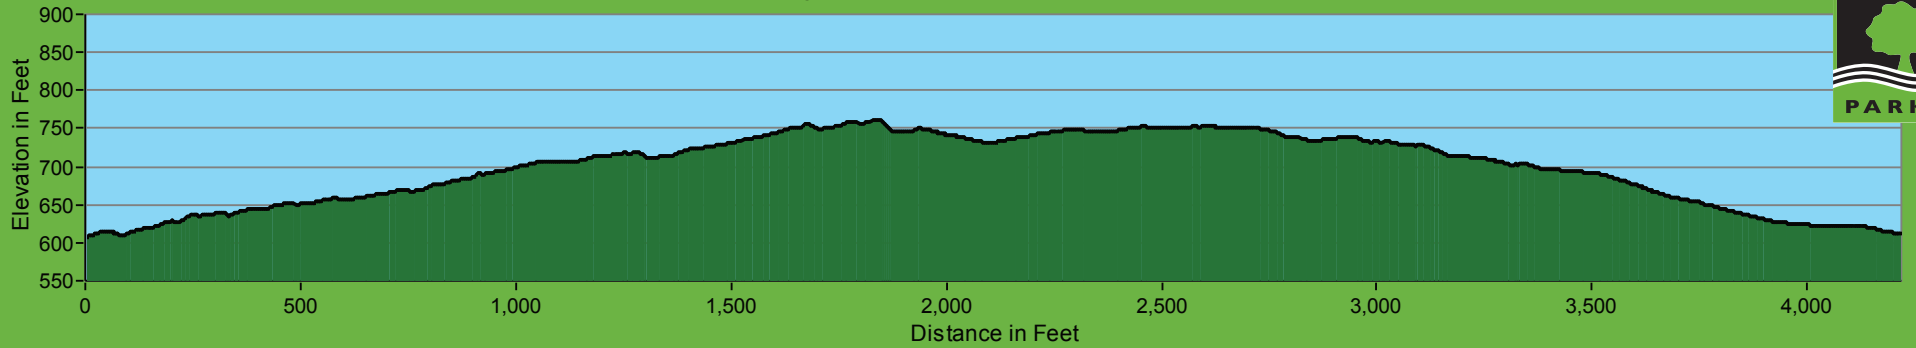

Huddart County Park - Redwood Nature Trail Profile

155 Foot Elevation Change / Profile begins at Redwood Reservation Area and ends at Redwood Shelter Reservation area