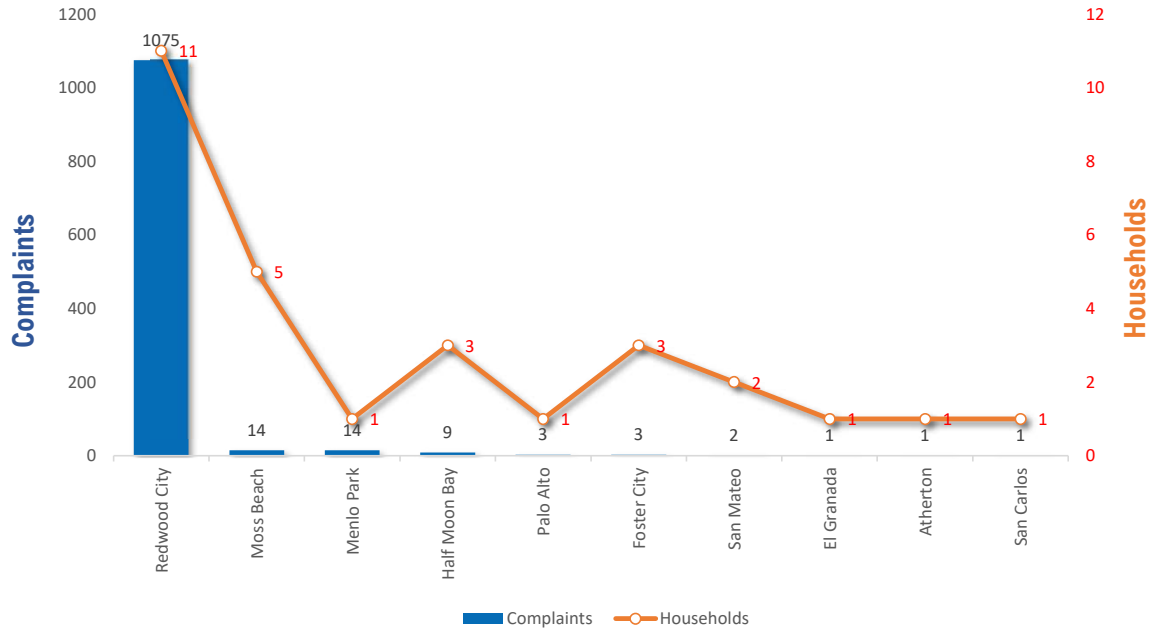

## 3-Month Totals & Trends

**29**

Households

**1,123**

Comments

**5,294**

YTD

CITY	COMPLAINTS	HOUSEHOLDS	COMPLAINTS/ HOUSEHOLD
Redwood City	1,075	11	97.7
Moss Beach	14	5	2.8
Menlo Park	14	1	14.0
Half Moon Bay	9	3	3.0
Foster City	3	3	1.0
Palo Alto	3	1	3.0
San Mateo	2	2	1.0
Atherton	1	1	1.0
El Granada	1	1	1.0
San Carlos	1	1	1.0
<b>Totals</b>	<b>1,123</b>	<b>29</b>	<b>38.7</b>