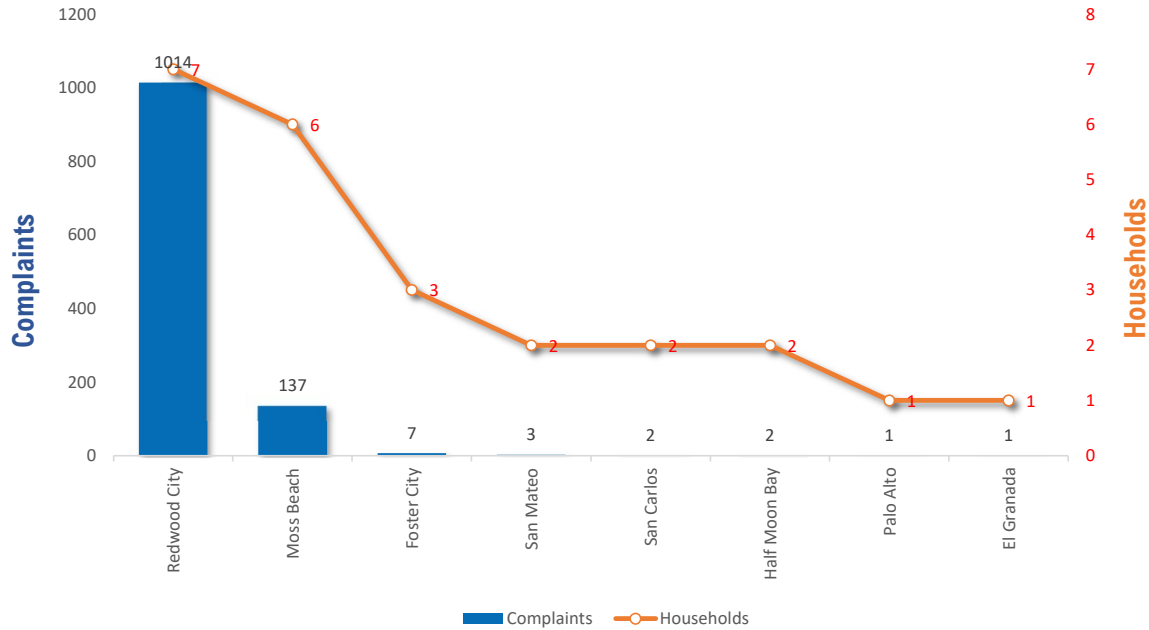

SAN MATEO COUNTY AIRPORTS

COMPLAINT REPORT

FEB - APR 2024

3-Month Totals & Trends

24

Households

1,167

Comments

1,438

YTD

CITY	COMPLAINTS	HOUSEHOLDS	COMPLAINTS/ HOUSEHOLD
Redwood City	1,014	7	144.9
Moss Beach	137	6	22.8
Foster City	7	3	2.3
San Mateo	3	2	1.5
San Carlos	2	2	1.0
Half Moon Bay	2	2	1.0
El Granada	1	1	1.0
Palo Alto	1	1	1.0
Totals	1,167	24	48.6